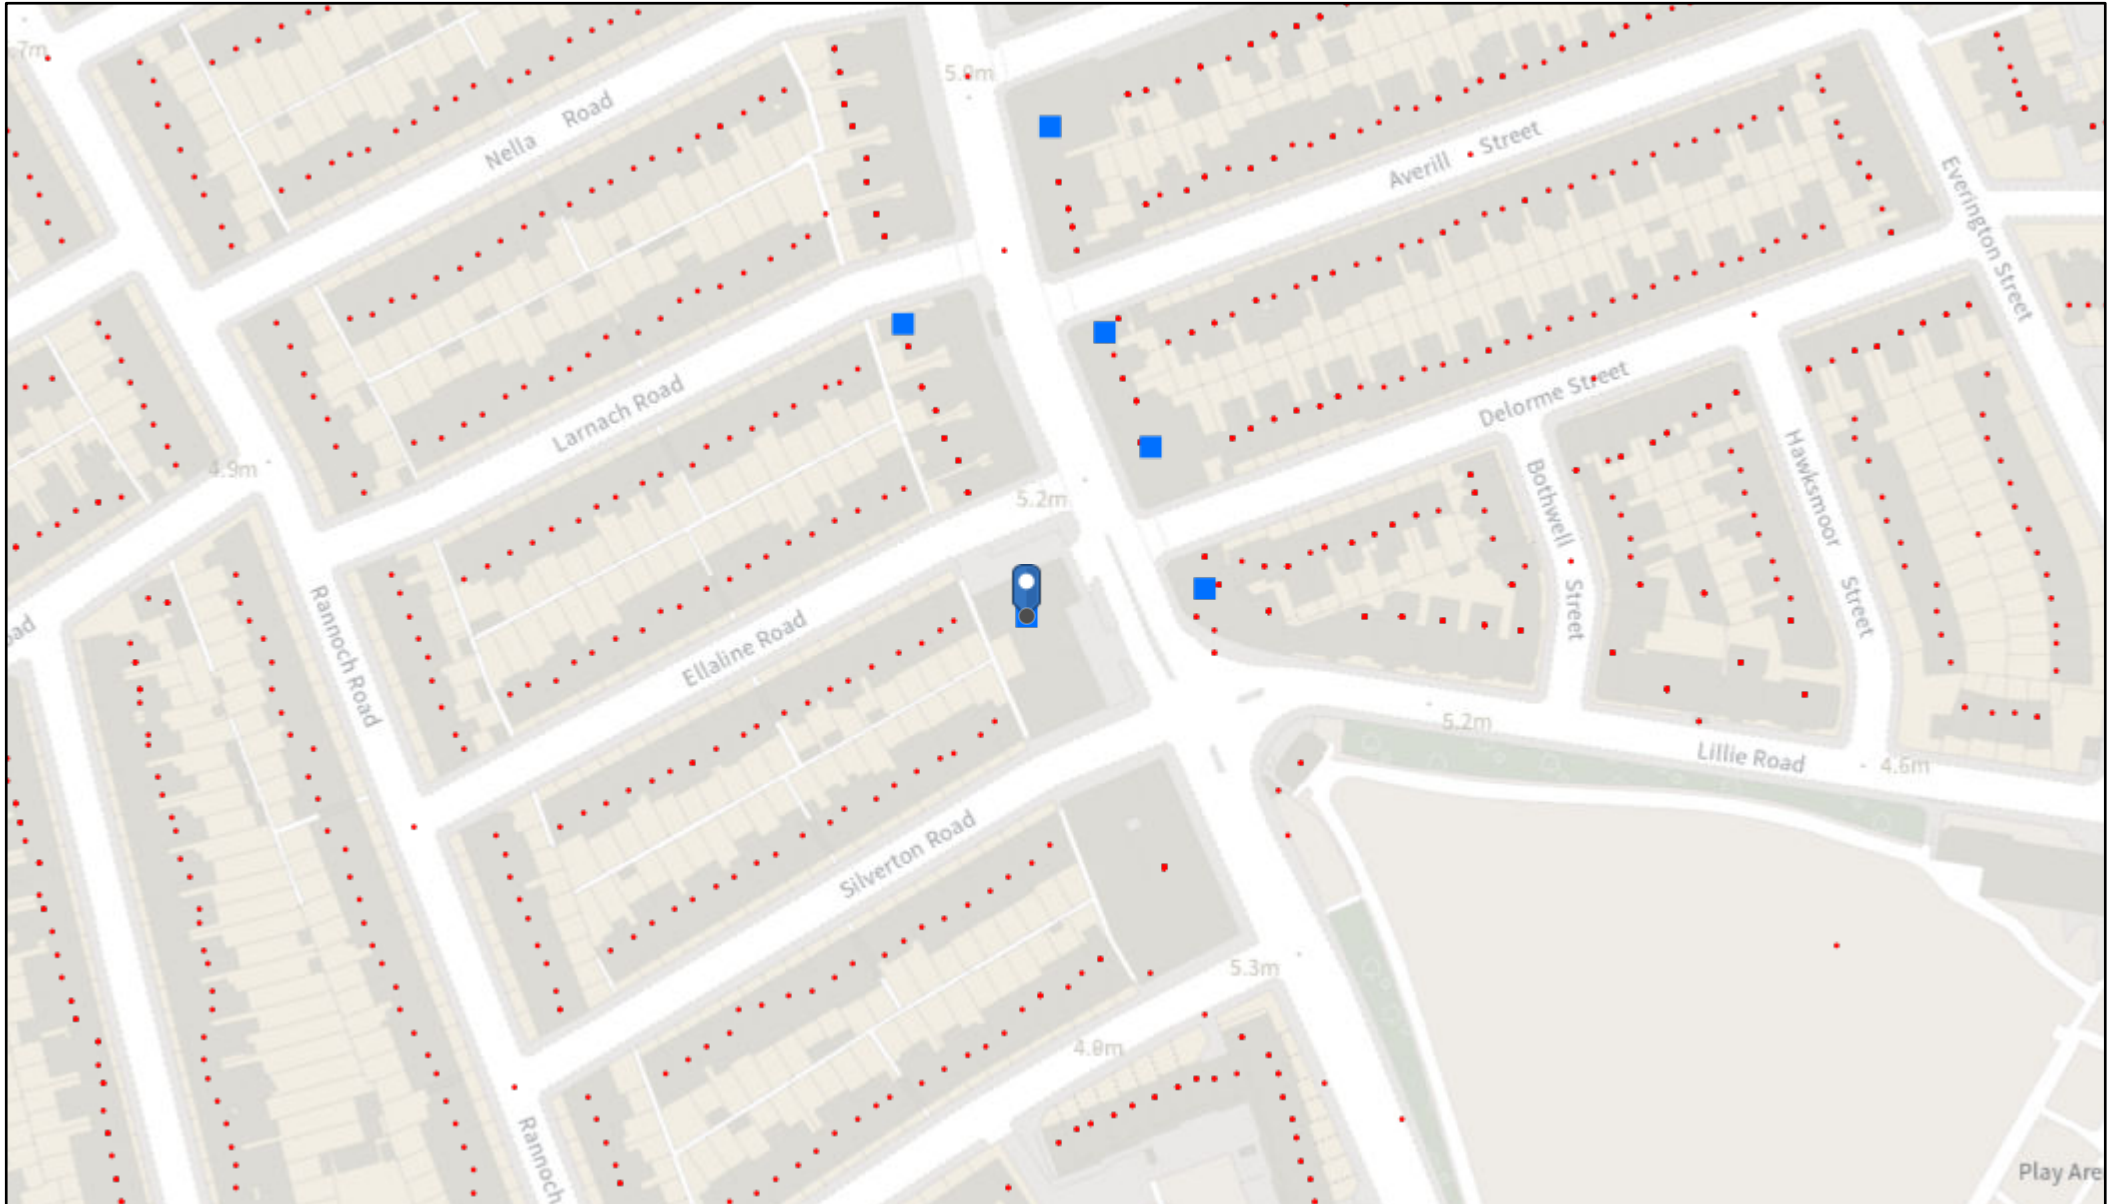

eGIS Web Map

17/07/2023, 09:41:28

LICENCE NO	TRADING AS	ADDRESS	ACTIVITY	Monday to Sunday	Monday	Tuesday	Wednesday	Thursday	Friday	Saturday	Sunday
2023/00433/LAPR	Sainsburys	179 - 183 Fulham Palace Road W6 8QZ	Provision of Late Night Refreshment	23:00:00 - 05:00:00							
			Sale of Alcohol Off the Premises	00:00:00 - 00:00:00							
2022/00477/LAPR	Ottoman Turkish Cuisine	193 Fulham Palace Road W6 8QX	Playing of Recorded Music		23:00:00 - 01:30:00	23:00:00 - 01:30:00	23:00:00 - 02:00:00	23:00:00 - 02:00:00	23:00:00 - 03:00:00	23:00:00 - 03:00:00	23:00:00 - 01:00:00
			Provision of Late Night Refreshment		23:00:00 - 01:30:00	23:00:00 - 01:30:00	23:00:00 - 02:00:00	23:00:00 - 02:00:00	23:00:00 - 03:00:00	23:00:00 - 03:00:00	23:00:00 - 01:00:00
			Sale of Alcohol Off the Premises		10:00:00 - 01:30:00	10:00:00 - 01:30:00	10:00:00 - 02:00:00	10:00:00 - 02:00:00	10:00:00 - 03:00:00	11:00:00 - 03:00:00	12:00:00 - 01:00:00
			Sale of Alcohol On the Premises		10:00:00 - 00:00:00	10:00:00 - 00:00:00	10:00:00 - 00:00:00	10:00:00 - 00:00:00	10:00:00 - 01:00:00	11:00:00 - 01:00:00	12:00:00 - 00:00:00
2013/00146/LAPR	Momento	211 Fulham Palace Road W6 8QX	Sale of Alcohol On the Premises		12:00:00 - 23:00:00	12:00:00 - 23:00:00	12:00:00 - 23:00:00	12:00:00 - 23:00:00	12:00:00 - 23:00:00	12:00:00 - 23:00:00	12:00:00 - 22:00:00
2010/01470/LAPR	Universal Liquormart	208 Fulham Palace Road W6 9NT	Sale of Alcohol Off the Premises		08:00:00 - 23:00:00	08:00:00 - 23:00:00	08:00:00 - 23:00:00	08:00:00 - 23:00:00	08:00:00 - 23:00:00	08:00:00 - 23:00:00	10:00:00 - 22:30:00
2022/01888/LAPR	Waitrose	201 - 207 Fulham Palace Road W6 8QX	Sale of Alcohol On and Off the Premises	08:00:00 - 23:00:00							